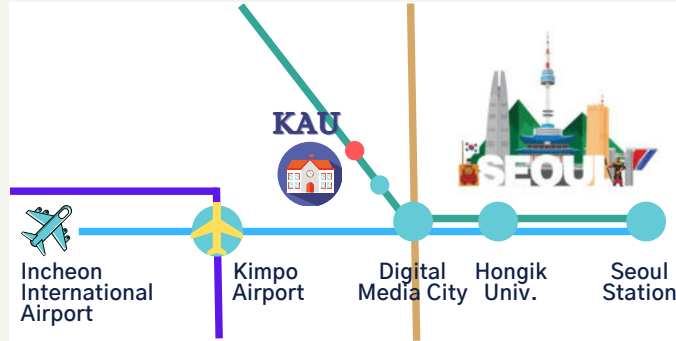

## Location

KAU is located 40 minutes from Incheon Int'l Airport, and 20 minutes from downtown Seoul.

### Subway : Hwajeon Station (Korea Aerospace Univ.)

Easy access to central Seoul and aviation district

- 15 min. to Hongdae and Shinchon
- 20 min. to Kimpo Airport and aviation district
- 30 min. to Myeongdong and Gwanghwamun